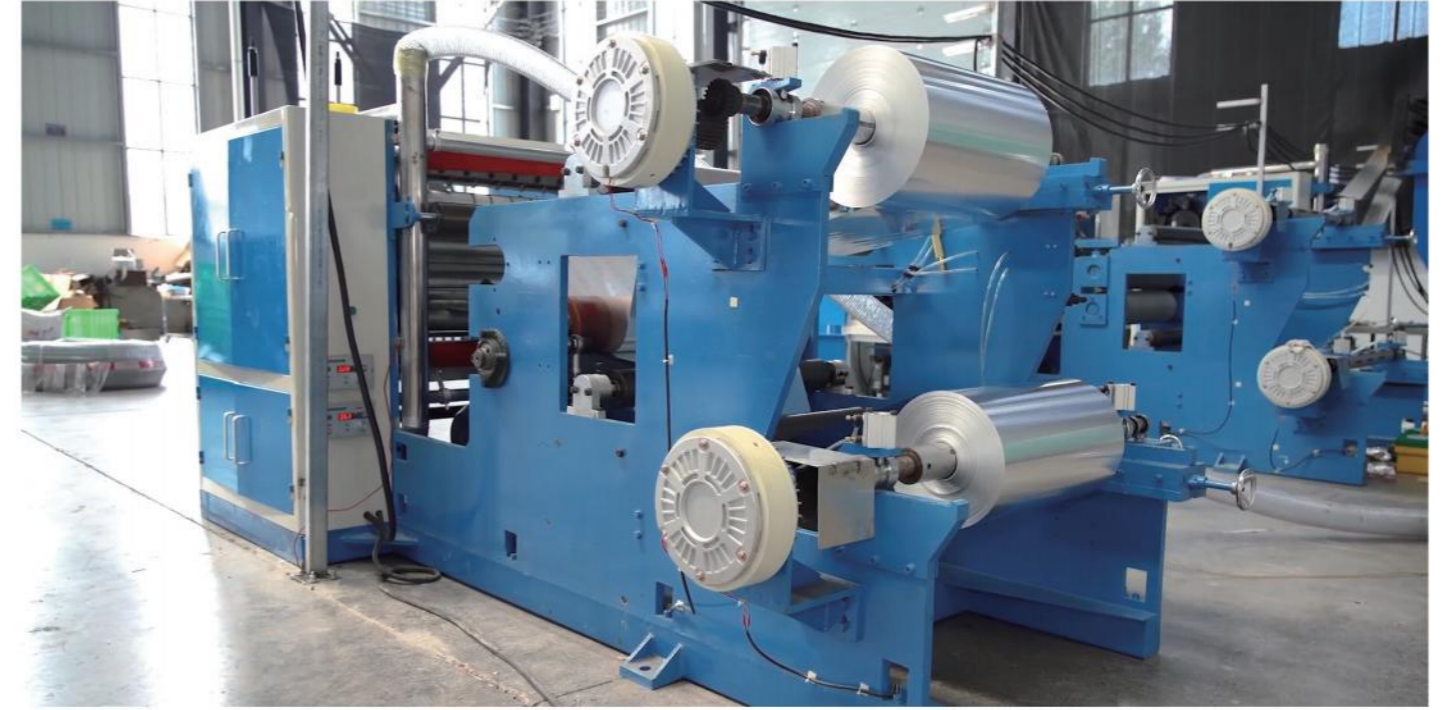

小包装系列

SHRINK WRAP PACKING

生产设备

PRODUCTION EQUIPMENT

SHRINK WRAP PACKING

ITEM NO.	APPLICATION	PACKING TYPE	PCS/PACKING	SETS/CARTON	CUSTOMIZED OR NOT
1	PARTIES	Shrink wrap+lid+colored paper	5/10/20/25/30	Customized	YES
2	WEDDINGS	Shrink wrap+colored paper	5/10/20/25/30	Customized	YES
3	BANQUETS	Shrink wrap+sticker	5/10/20/25/30	Customized	YES
4	BUFFETS	Half shrink wrap+lid+colored paper	5/10/20/25/30	Customized	YES
5	BARBECUES	Sticky Tape Pack	5/10/20/25/30	Customized	YES