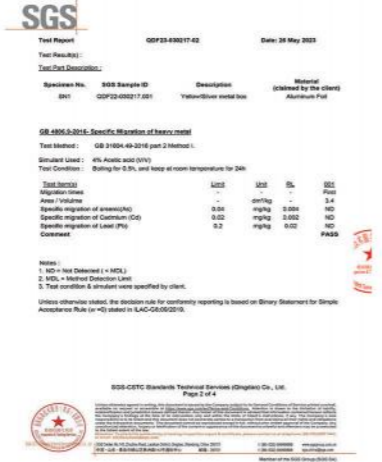

经营各类铝箔制品 品种齐全

03/08 矩形餐盒系列
Rectangle container series

09 航空餐盒系列
Airline container series

10/11 火鸡盘烧烤盘系列
Turkey pan/BBQ pan series

12/16 圆形餐盒系列
Round container series

17/19 彩色系列
Color container series

20 甘蔗浆系列
Sugarcane pulp lunch box series

25/30 锡纸系列
Aluminum foil series